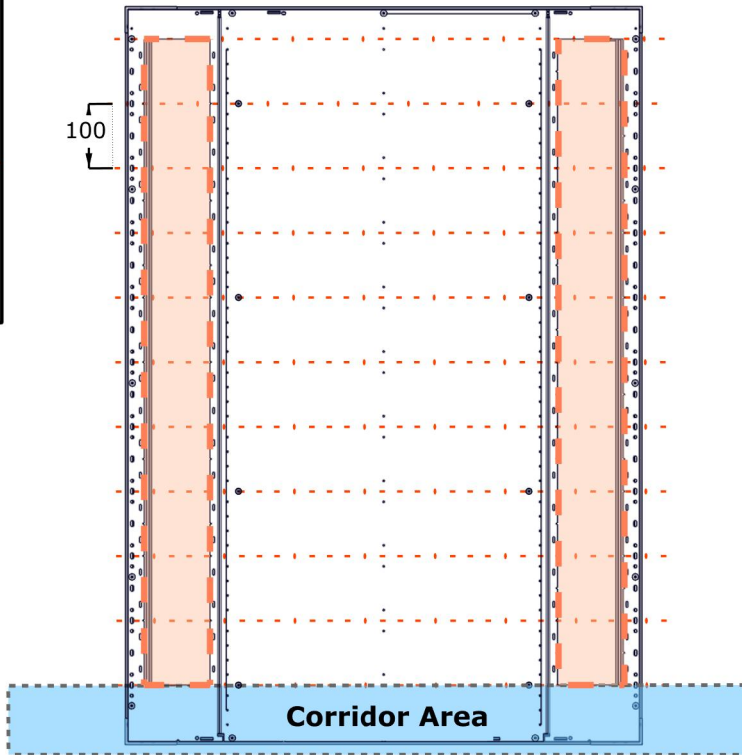

Cabinet roof accessories

Components

10047

10048-00001

10048-00002

1.1

N-000033-2/000908-0

2.1