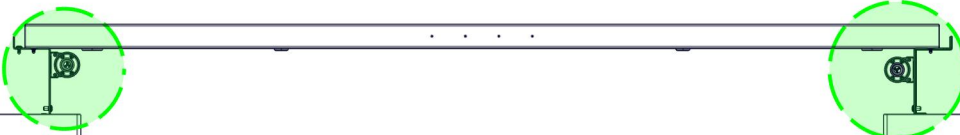

N-000005-4/000954-0

5.2

Optional, LED lighting