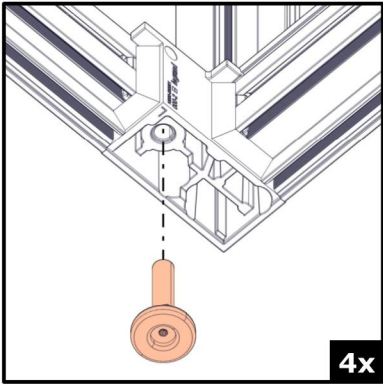

Cabinet Levelling feet

Tools

T25

Components

M10 x 40 (T25 / T45)

1.1

M10 x 40 (T25 / T45)

T25