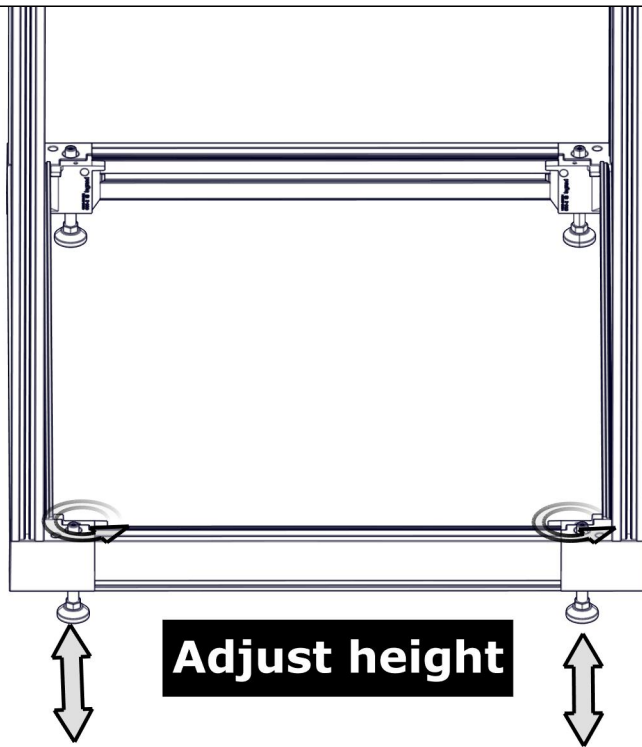

Cover Plinth

Tools

SR-1

PZ-2

T25

Components

100MY

ST5.0 x 40 (PZ-2)

ST4.2 x 13 (SR-1)

19 x 0.8

1.1

T25

N-000039-1/000969-1

1.2

19 x 0.8

N-000039-1/000969-1