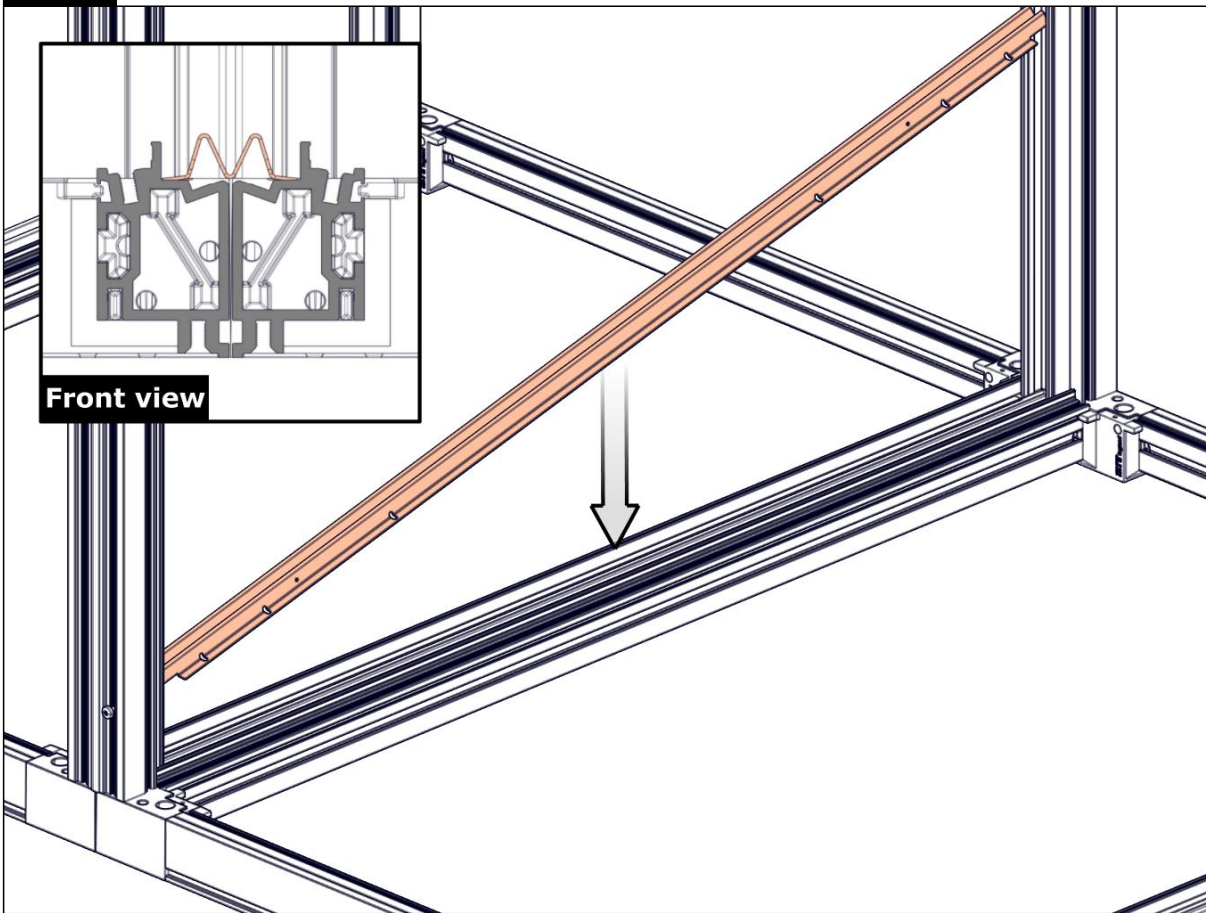

1.3

100CE-001200

N-000058-1/000933-3

1.4

ST4.2 x 13 (SR-1)

SR-1

N-000058-1/000933-3