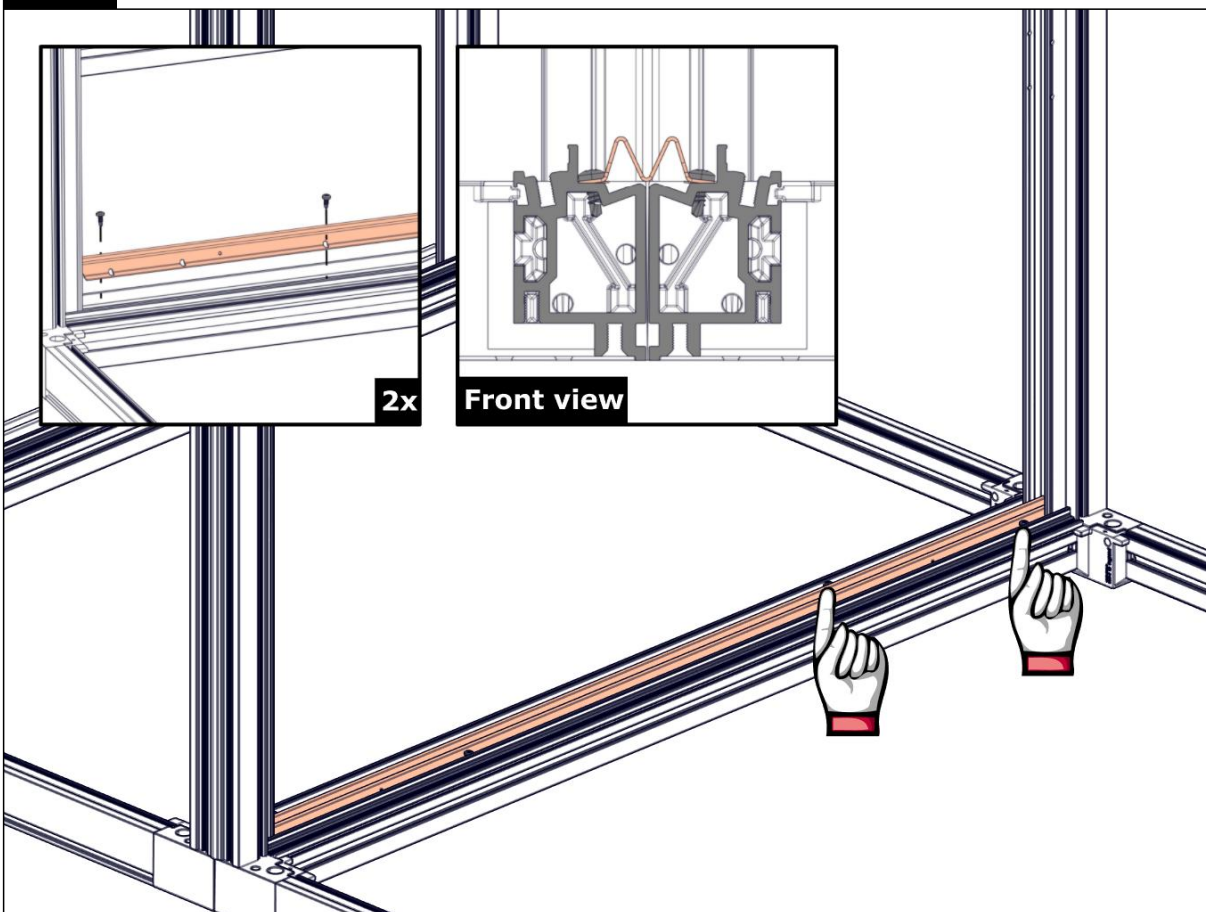

100CE-001200

N-000058-1/000933-3

1.4